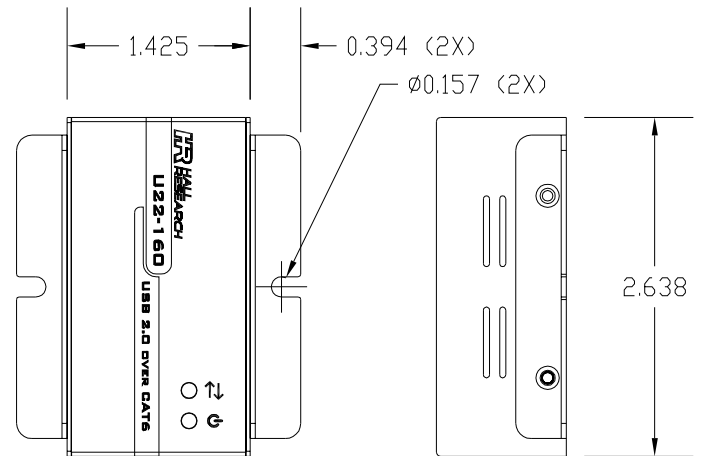

PC/HOST SIDE

DEVICE SIDE

ULR RESEARCH				
SIZE A	TITLE USB 2.0 EXTENDER OVER CAT6 - DIMENSIONS MODEL U22-160			
DRAWN BY RE	DATE 03/28/19	PART NUMBER N/A	REV .	
SCALE N/A			SHEET 1 OF 1	