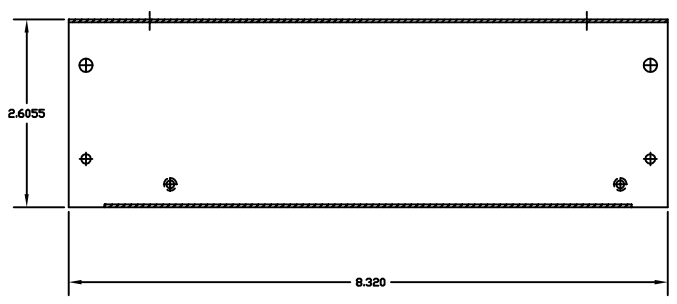

FRONT PANEL VIEW

REAR PANEL VIEW

BOTTOM VIEW

HALL RESEARCH TECHNOLOGIES				
SIZE A	TITLE VIDEO SWITCH WITH AUDIO AND SERIAL CONTROL MODEL VS-4A			
DRAWN BY DRL	DATE 08/29/08	PART NUMBER		REV -
SCALE N/A		SHEET 1 OF 1		