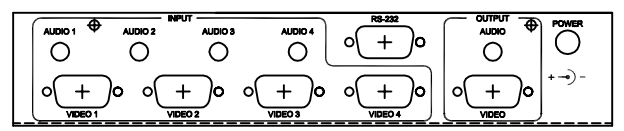

FRONT PANEL VIEW

REAR PANEL VIEW

BOTTOM VIEW

HALL RESEARCH TECHNOLOGIES				
SIZE A	TITLE VIDEO SWITCH WITH AUDIO AND SERIAL CONTROL MODEL VS-4A			
DRAWN BY DRL	DATE 08/29/08	PART NUMBER		REV -
SCALE N/A		SHEET 1 OF 1		